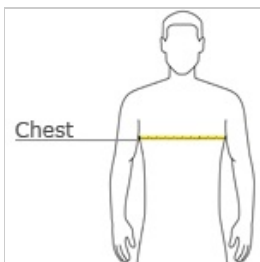

- 4.5-ounce, 100% ring spun US cotton
- 90/10 ring spun cotton/poly (Antique Cherry Red, Antique Heliconia, Antique Sapphire, and Sport Grey)
- 50/50 ring spun cotton/poly (Graphite Heather)
- 65/35 poly/ring spun cotton (Dark Heather, Heather Berry, Heather Cardinal, Heather Galapagos Blue, Heather Heliconia, Heather Indigo, Heather Irish Green, Heather Maroon, Heather Military Green, Heather Navy, Heather Orange, Heather Purple, Heather Radiant Orchid, Heather Royal, Heather Red and Heather Sapphire)
- Non-topstitched rib collar
- Taped neck and shoulders
- Recycled, high-performing black tear-away label
- Modern classic fit, seamless body
- Double-needle sleeves and hem

front

back

Please note: This product is transitioning from tear-away labels to recycled, high-performing black tear-away labels.

Your order may contain a combination of both labels.

HOW TO MEASURE

CHEST WIDTH

Measure under the arm and around the fullest part of the chest with arms down, keeping tape horizontal.

SIZE CHART

	XS	S	M	L	XL	2XL	3XL	4XL	5XL
Chest	30-32	34-36	38-40	42-44	46-48	50-52	54-56	58-60	62-64